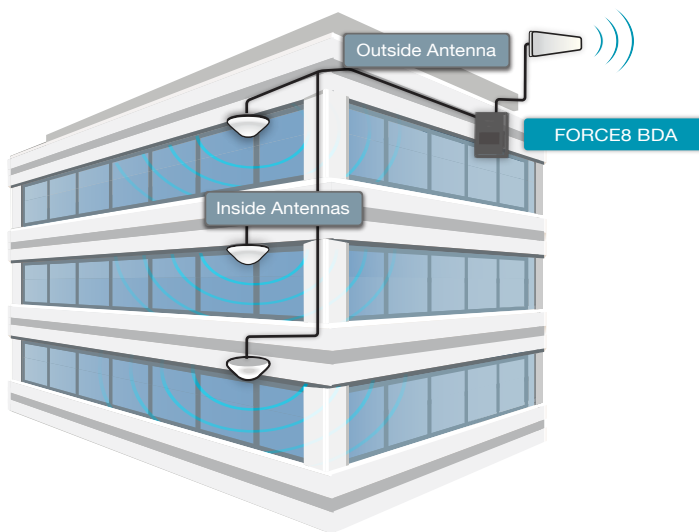

48346 Millmont Dr.
Fremont, CA 94538
888-365-6283

www.surecall.com
info@surecall.com

FORCE8™ Industrial

3G, 4G LTE and 5G Signal Amplifier for Large Buildings

Force8 Industrial Specifications

Uplink Frequency Range (MHz):	663–716 / 776–787 / 819–849 / 1850–1915 / 1710–1755 / 2305–2315
Downlink Frequency Range (MHz):	617–652 / 728–746 / 746–757 / 864–894 / 1930–1995 / 2110–2155 / 2350–2360
Supported Standards:	LTE-A, LTE-V, PCS, AWS, T-Mobile 600 MHz, AT&T WCS
Input / Output Impedance:	50 Ω
Maximum Gain:	80 dB
Gain Adjustment Range:	50 dB
Noise Figure:	7 dB
VWSR:	≤2.0
Maximum Output Power:	3 Watt EIRP
RF Connectors:	N Female, both ends
Cable:	SC-400 (not provided)
AC Power Adapter:	Input AC 110-240 V, 60 Hz / Output DC 19 V
Power Consumption:	<65W
Dimensions:	12.96 x 16.43 x 3.86 inches
Weight:	32.4 lbs

Certifications
Specifications are subject to change.

FCC: RSNFORCE8-IND

Installation Example

Connect to booster remotely to monitor and optimize performance via desktop or mobile app

*** WARNING:**

This is NOT a CONSUMER device. It is designated for installation by FCC LICENSEES and QUALIFIED INSTALLERS. You MUST have an FCC LICENSE or express consent of an FCC Licensee to operate this device. Unauthorized use may result in significant forfeiture penalties, including penalties in excess of \$100,000 for each violation.